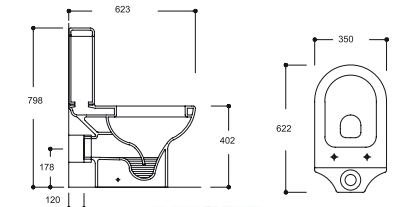

K003KLZ00
COMPACT KLOZET (ARKA ÇIKIŞLI)

K004KLZ00
COMPACT CLOSET (P-TRAP)