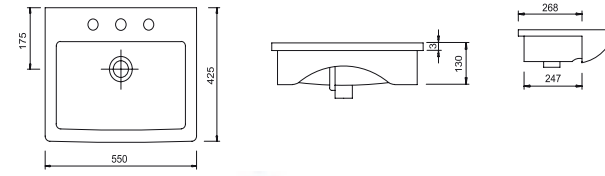

Yarım Tezgah Üstü Lavabolar

Semi Recessed Washbasins

FC14TUL01
YARIM TEZGAH ÜSTÜ LVB. (42x55)

FC14TUL01
SEMI RECESSED BASIN (42x55)