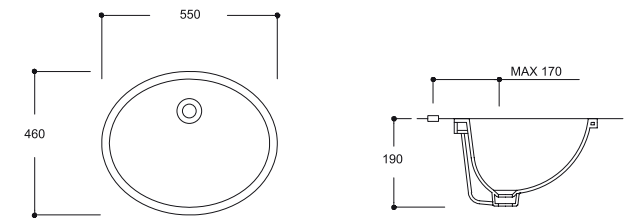

FC06TAL00
TEZGAH ALTI LAVABO (35x54)

FC06TAL00
UNDERCOUNTER BASIN (35x54)

FC07TAL00
TEZGAH ALTI LAVABO (38x56)

FC07TAL00
UNDERCOUNTER BASIN (38x56)

TP01TAL00
TEZGAH ALTI LAVABO (37x47)

TP01TAL00
UNDERCOUNTER BASIN (37x47)