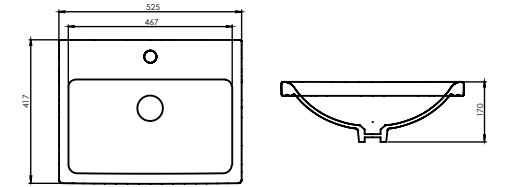

M051TUL01
TEZGAH ÜSTÜ LAVABO (37x60)

M051TUL01
SEMI INLET BASIN (37x60)