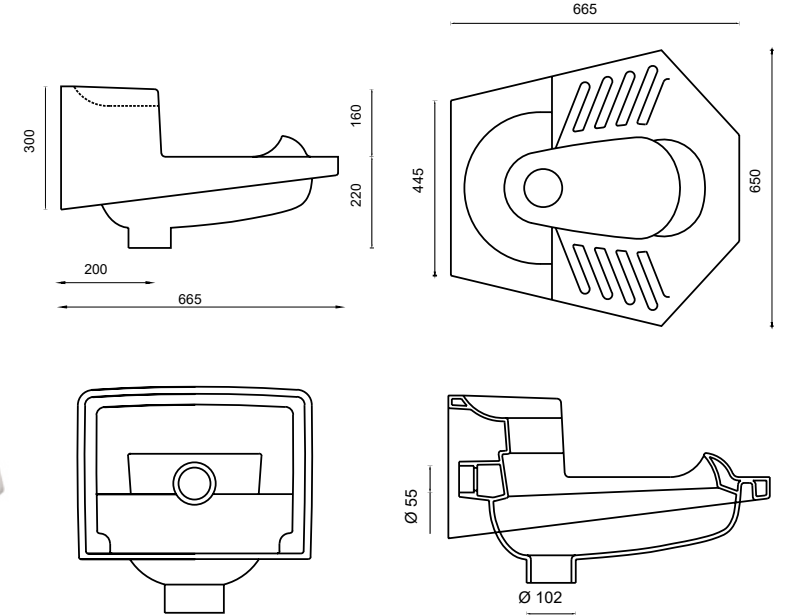

Cavaletta

Cavaletta

BENZERSİZ BİR TASARIM

Güral Vitrikiye'nin imza tasarımlarından yeni ürünü olan Cavaletta, oturmalı hela taşı olarak hem konforu hem de hijyeni bir arada sunuyor. Alaturka tuvaletlerin insan anatomisine daha uygun ve sağlıklı olduğu uzmanlar tarafından açıklanan bir gerçek. Cavaletta, sadece göze hitap eden değil, aynı zamanda bireyin sağlığını düşünen bir tasarım. Ayrıca seramik ürün Sır'ına katılan gümüş iyonları, bakterilerin üremesini %99,9 oranında engelleyerek hijyen de sağlıyor.

A UNIQUE DESIGN

Cavaletta, the innovative design of Gural Vit, offers both comfort and hygiene as a seated squatting pan. It is a fact explained by experts that European toilets are more suitable and healthy for human anatomy. Cavaletta is a design that not only appeals to the eye, but also considers the health of the individual. In addition, the silver ions add to the glaze prevents the reproduction of bacteria by 99.9% and provides hygiene.