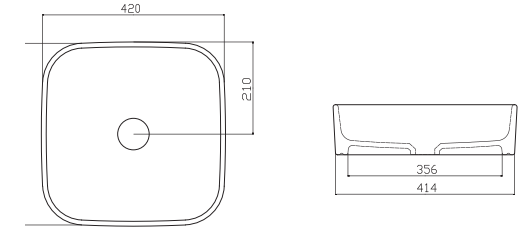

NO28MUL00
NOVA 42x42 cm KARE MOBİLYA ÜSTÜ
LAVABO-BATARYA DELİKSİZ

NO28MUL00
NOVA BOWL (42x42)