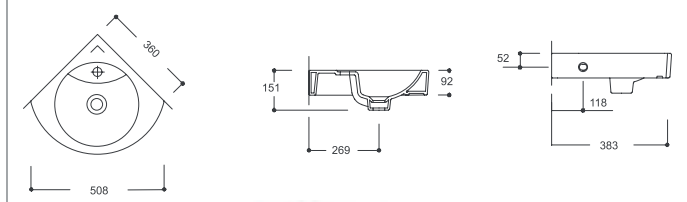

TP06PLV01
KÖŞE PUZZLE LAVABO (36x36)

TP06PLV01
CORNER BASIN (36x36)