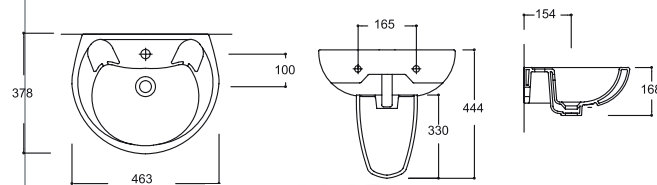

TP10LVB01
COMPACT WASHBASIN "D-SHAPED" (40x55)

TP13LVB02
LAVABO (22x42)

TP13LVB02
WASHBASIN (22x42)

TEK PARÇA LAVABOLAR / SINGLE PIECE WASHBASINS

TP01LVB02
LAVABO (28x35)

TP01LVB02
WASHBASIN (28x35)

TP02LVB01
LAVABO (37x45)