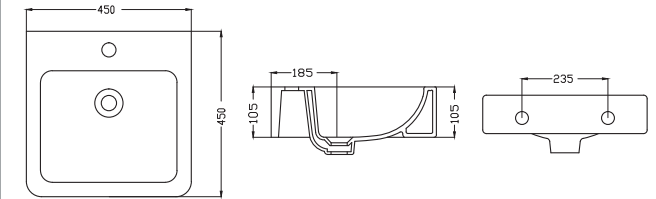

QA16MUL01
QUARE BOWL (47x70)

FC15MUL01
MOBİLYA ÜSTÜ LAVABO (45x65)

FC15MUL01
BOWL (45x65)

FC09MUL01
KARE MOBİLYA ÜSTÜ LAVABO (45x45)

FC09MUL01
SQUARE BOWL (45x45)

FC18MUL01
KARE MOBİLYA ÜSTÜ LAVABO (45x45)
DUVARA MONTAJLI