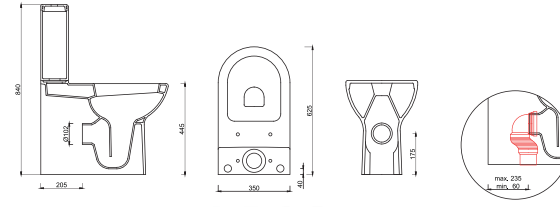

Compact

EN KÜÇÜK BANYO BİLE O'NUNLA DAHA BÜYÜK!
EVEN THE SMALLEST BATHROOM SEEMS TO EXPAND!