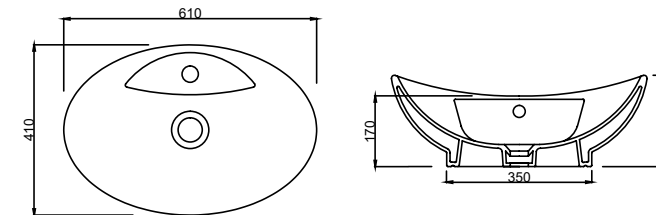

TP03MUL01
BOWL (Ø 42)

NO30MUL00
NOVA ÇANAK LAVABO (40.6X32.2)

NO30MUL00
NOVA BOWL (40.6X32.2)

TP20MUL00
BADEM MOBİLYA ÜSTÜ LVB. (37x59)

TP20MUL00
BOWL (37X59)

TP19MUL01
MOB. ÜSTÜ GONDOL LVB. (40x60)

TP19MUL01
BOWL (40x60)