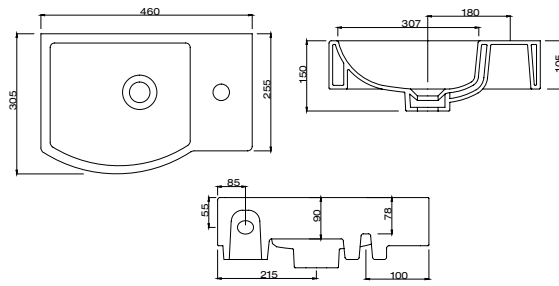

FC11MUL01
DİK DÖRTGEN MOB. ÜSTÜ LVB. (25x45)

FC11MUL01
SQUARE BOWL (25x45)