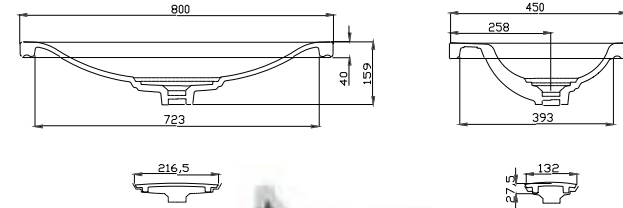

UNO

UN53ELV01
UNO ETAJERLİ LAVABO (45x80) | **UN53ELV01**
UNO FURNITURE BASIN (45x80)

UNO