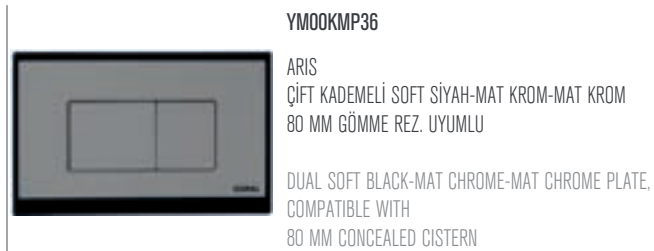

YMOOKMP37
ARIS
ÇİFT KADEMELİ PARLAK KROM-SOFT SİYAH-SOFT SİYAH
80 MM GÖMME REZ. UYUMLU
DUAL CHROME-SOFT BLACK-SOFT BLACK PLATE,
COMPATIBLE WITH
80 MM CONCEALED CISTERN