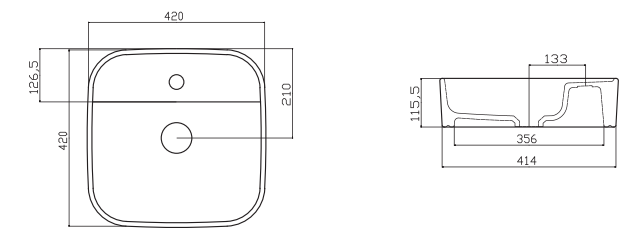

Mobilya Üstü Lavabolar / Top Counter Bowls

NO19MUL01
NOVA MOBİLYA ÜSTÜ LAVABO
BATARYA DELİKLİ (43x60)

NO19MUL01
NOVA BOWL (43x60)

NO28MUL00
NOVA 42x42 cm KARE MOBİLYA ÜSTÜ
LAVABO-BATARYA DELİKSİZ

NO28MUL00
NOVA BOWL (42x42)