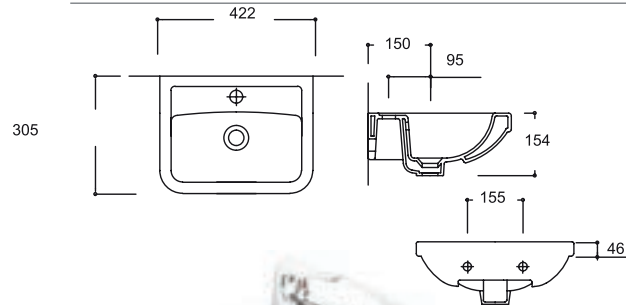

Puzzle Lavabolar / Puzzle Basins

Tek Parça Lavabolar / Single Piece Washbasins

TEK PARÇA LAVABOLAR / SINGLE PIECE WASHBASINS