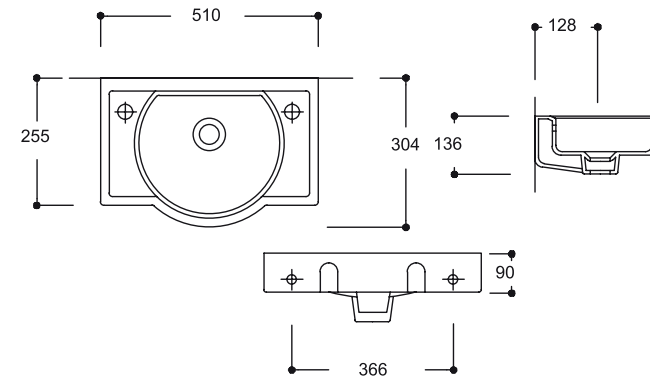

FC10PLV01
PUZZLE BASIN (23X30)