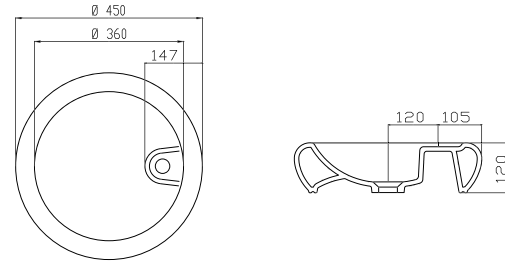

TP20MUL00
BADEM MOBİLYA ÜSTÜ LVB. (37x59)

TP20MUL00
BOWL (37X59)