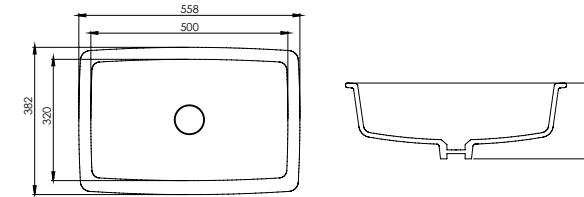

TP04TAL00
TEZGAH ALTI LAVABO (44x54)

TP04TAL00
UNDERCOUNTER BASIN (44x54)