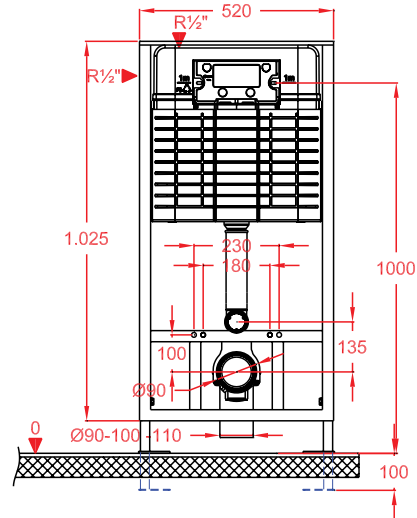

YMOORZV15

- Ön ve arkası alçıpan uygulanacak duvarlar için
- 400 kg yük taşıyabilen metal profil konsol
- Deşarj seviyesi 1,5-3 lt az boşaltma 2,5-6 lt tam boşaltma
- İnce duvar uygulamasında ekstra yer kazanılması için ayakları konsol içinden ve dışından uygulama imkanı
- Birebir sızdırmazlık ve basınç testleri yapılmıştır
- Ø 90-110 mm redüksiyonlu dirsek ve dirsek kelepçesi üzerinde ekstra taharet kelepçesi
- Geri emiş yapmayan filtreli, sessiz ve ani kapatmalı flatör (EN 14124'e göre Class II)
- Kauçuk parçalar hariç 5 yıl garanti
- TS EN 14055 Kalite belgeli
- Kumanda paneli hariçtir.

- Back to back for plasterboard concealed cistern, 80 mm thickness
- Supporting frame tested according NF Standards (XP D12-208), tested at 400 kg, cataphoresis application against corrosion, 200 hours of resistance to salt spray, with adjustable feet
- Dual flush volume adjustable;
- Small quantity: 2,5 - 4 L
- Big quantity : 3 - 6 L
- Kiwa approved turn spherical stop valve
- Kiwa approved flexible hose
- Styrofoam insulation against condensation
- Silent hydraulic fill valve - Class II, EN 14124
- Each cistern is tested individually in the works
- Pre-assembled discharge elbow Ø 90 mm with reducer Ø 110 or Ø 100 mm
- Clip-on collar to simplify the attachment of the pipe to the frame
- Including connecting sleeves for pan inlet and outlet with protective caps, built-in protection box for mortar, fixing materials
- 5 years guarantee, except rubber parts
- Without control plate.

**MONTAJ ŞEKLİ
INSTALLATION TYPES**

YMOORZV16