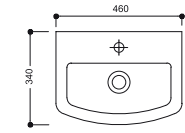

JA20BDE00
JADE WALL HUNG BIDET

JA04LVB01
JADE LAVABO (45x55)

JA04LVB01
JADE WASHBASIN (45x55)

JA02AYK00
YARIM AYAK

JA02AYK00
SEMI PEDESTAL

Nero

TEK BİR KELİME YETERLİ: "COOL" !
A SINGLE WORD IS ENOUGH: "COOL" !