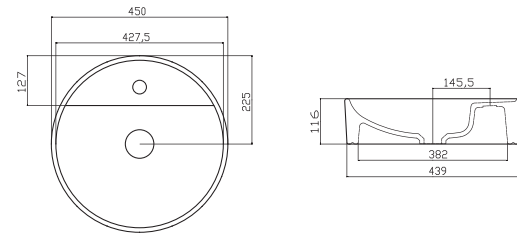

NO19MUL01
NOVA BOWL (43x60)

NOVA

NO30MUL00
NOVA ÇANAK LAVABO (40.6X32.2)

NO30MUL00
NOVA BOWL (40.6X32.2)

NO27MUL01
NOVA ÇAP 45 cm MOBİLYA ÜSTÜ
LAVABO-BATARYA DELİKLİ

NO27MUL01
NOVA BOWL (Ø45 cm)

NO27MUL00
NOVA ÇAP 45 cm MOBİLYA ÜSTÜ
LAVABO-BATARYA DELİKSİZ