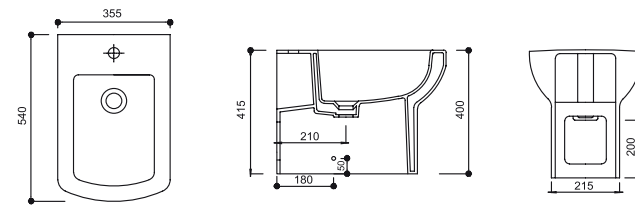

NE01BDE00
NERO BIDE

NE01BDE00
NERO BIDET

NE03DTK00
NERO DUVARA DAYALI TEK KLOZET

NE04DTK00
NERO SINGLE BACK TO WALL CLOSET