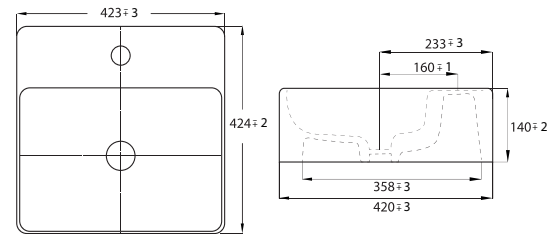

NO47MUL01
NOVA 42x42 cm KARE MOBİLYA ÜSTÜ
LAVABO BATARYA DELİKLİ (42X42)

NO47MUL01
NOVA BOWL (42x42 cm)