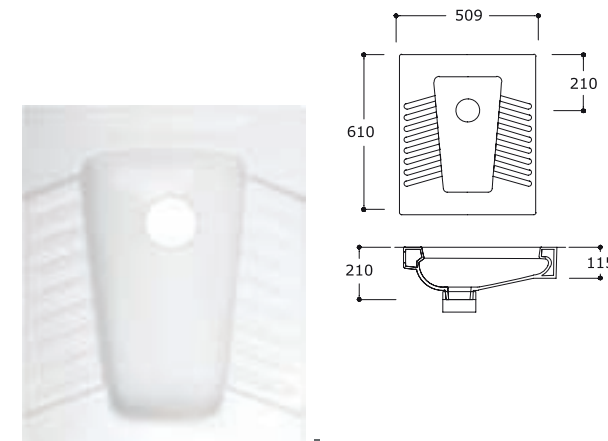

TP10HLT00 | **TP10HLT00**
ÇEVRE YIKAMALI HELA TAŞI (47X57) | SQUATTING PAN BOX RIM

TP06HLT00 | **TP06HLT00**
YENİ TİP HELA TAŞI | SQUATTING PAN BOX RIM

TP01PSR00 | **TP01PSR00**
PİSUVAR | URINAL

TP01ABL00 | **TP01ABL00**
ARA BÖLME | URINAL SEPARATOR