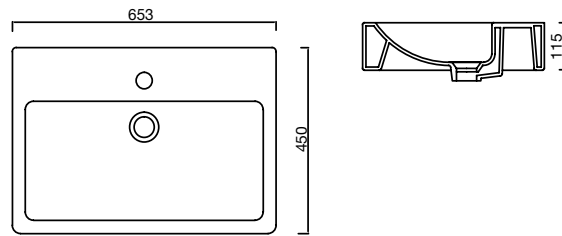

AR24MUL01
ARYA MOBİLYA ÜSTÜ LAVABO (Ø 45)

AR24MUL01
ARYA BOWL (Ø 45)

FC15MUL01
MOBİLYA ÜSTÜ LAVABO (45x65)

FC15MUL01
BOWL (45x65)