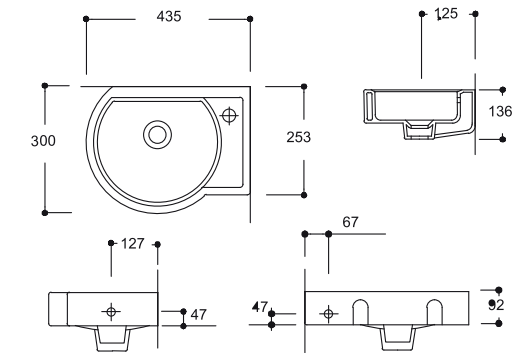

TP01PLV03
PUZZLE BASIN (30x50)