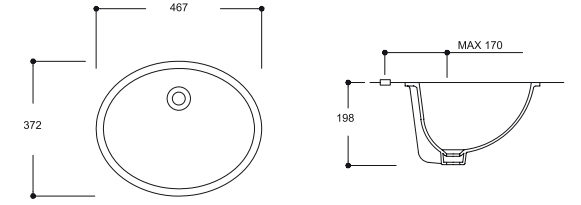

TP01TAL00
TEZGAH ALTI LAVABO (37x47)

TP01TAL00
UNDERCOUNTER BASIN (37x47)