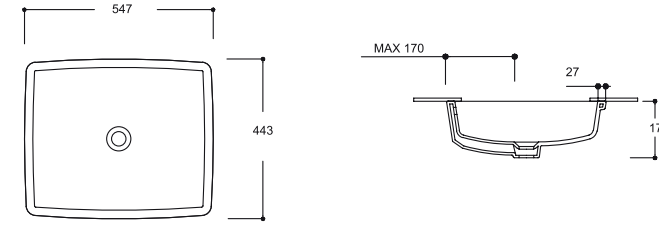

FC20TUL01
45 cm DROP-IN BASIN

TP02TUL01
TEZGAH ÜSTÜ LAVABO (44x58)

TP02TUL01
OVERCOUNTER BASIN (44x58)

Tezgah Altı Lavabolar

Undercounters

TP04TAL00
TEZGAH ALTI LAVABO (44x54)

TP04TAL00
UNDERCOUNTER BASIN (44x54)