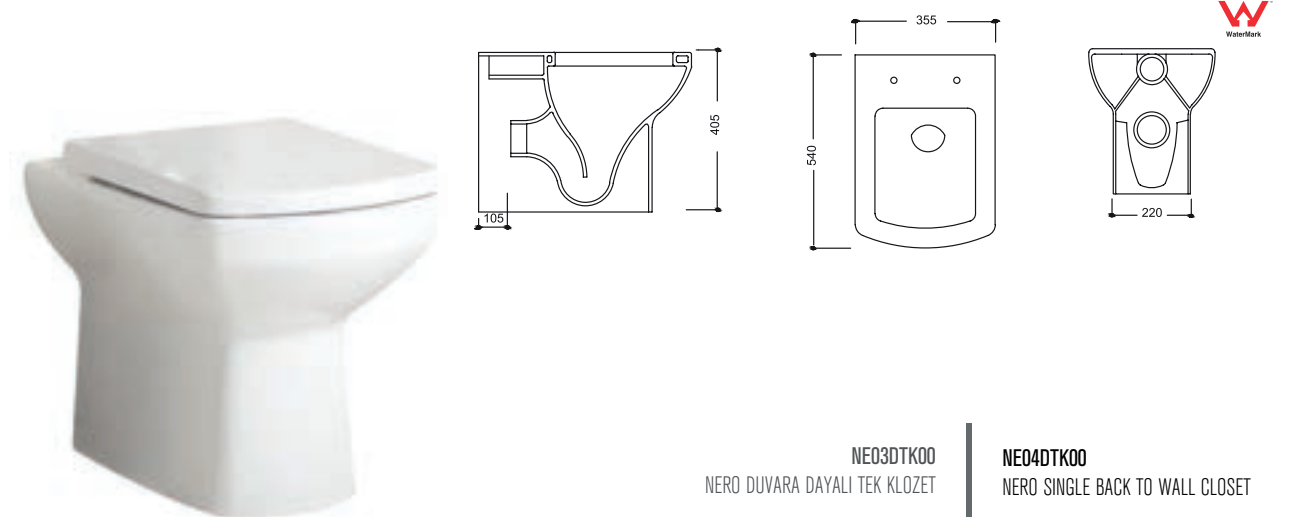

NERO

N003DTK00
NERO DUVARA DAYALI TEK KLOZET

N004DTK00
NERO SINGLE BACK TO WALL CLOSET