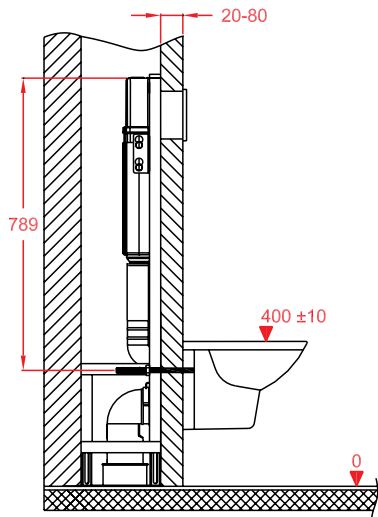

YMOORZV15

- Ön ve arkası alçıpan uygulanacak duvarlar için
- 400 kg yük taşıyabilen metal profil konsol
- Deşarj seviyesi 1,5-3 lt az boşaltma 2,5-6 lt tam boşaltma
- İnce duvar uygulamasında ekstra yer kazanılması için ayakları konsol içinden ve dışından uygulama imkanı
- Birebir sızdırmazlık ve basınç testleri yapılmıştır
- Ø 90-110 mm redüksiyonlu dirsek ve dirsek kelepçesi üzerinde ekstra taharet kelepçesi
- Geri emiş yapmayan filtreli, sessiz ve ani kapatmalı flatör (EN 14124'e göre Class II)
- Kauçuk parçalar hariç 5 yıl garanti
- TS EN 14055 Kalite belgeli
- Kumanda paneli hariçtir.

- Back to back for plasterboard concealed cistern, 80 mm thickness
- Supporting frame tested according NF Standards (XP D12-208), tested at 400 kg, cataphoresis application against corrosion, 200 hours of resistance to salt spray, with adjustable feet
- Dual flush volume adjustable;
- Small quantity: 2,5 - 4 L
- Big quantity : 3 - 6 L
- Kiwa approved turn spherical stop valve
- Kiwa approved flexible hose
- Styrofoam insulation against condensation
- Silent hydraulic fill valve - Class II, EN 14124
- Each cistern is tested individually in the works
- Pre-assembled discharge elbow Ø 90 mm with reducer Ø 110 or Ø 100 mm
- Clip-on collar to simplify the attachment of the pipe to the frame
- Including connecting sleeves for pan inlet and outlet with protective caps, built-in protection box for mortar, fixing materials
- 5 years guarantee, except rubber parts
- Without control plate.

**MONTAJ ŞEKLİ
INSTALLATION TYPES**

YMOORZV16