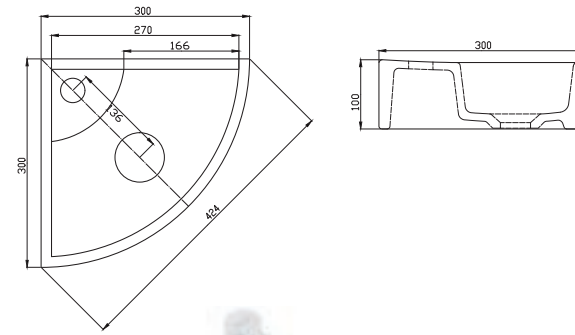

TP05TAL00
TEZGAH ALTI LAVABO (43x55)

TP05TAL00
UNDERCOUNTER BASIN (43x55)

Puzzle Lavabolar

Puzzle Basins

FC09PLV01
PUZZLE LAVABO (30X30)

FC09PLV01
PUZZLE BASIN (30x30)

Puzzle Lavabolar / Puzzle Basins

FC10PLV01
PUZZLE LAVABO (23X30)