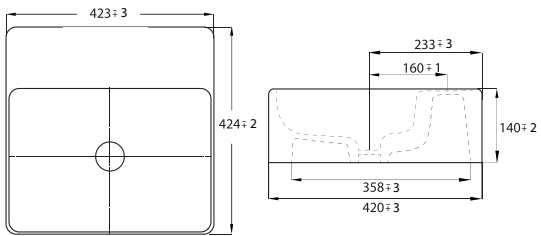

NO46MUL01
NOVA BOWL (38x38 cm)

NO48MUL00
NOVA 42x52 cm MOBİLYA ÜSTÜ
LAVABO-BATARYA DELİKSİZ

NO48MUL00
NOVA BOWL (42x52 cm)

NO48MUL01
NOVA 42x52 cm MOBİLYA ÜSTÜ
LAVABO-BATARYA DELİKLİ

NO48MUL01
NOVA BOWL (42x52 cm)