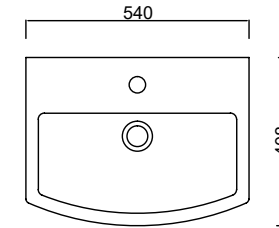

Nero

TEK BİR KELİME YETERLİ: "COOL" !
A SINGLE WORD IS ENOUGH: "COOL" !

NE14LVB01
NERO LAVABO (34x46)
NE01AYK00
KOLON AYAK
NE02AYK00
YARIM AYAK

NE14LVB01
NERO WASHBASIN (34x46)
NE01AYK00
PEDESTAL
NE02AYK00
SEMI PEDESTAL

NE12LVB01
NERO LAVABO (40x55)
NE01AYK00
KOLON AYAK
NE02AYK00
YARIM AYAK

NE12LVB01
NERO WASHBASIN (40x55)
NE01AYK00
PEDESTAL
NE02AYK00
SEMI PEDESTAL