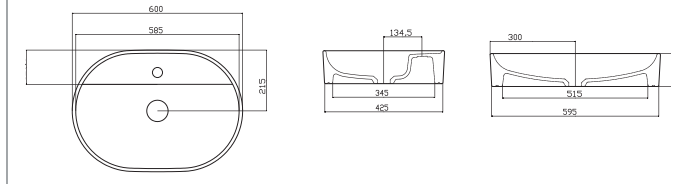

Mobilya Üstü Lavabolar / Top Counter Bowls

NO19MUL01
NOVA MOBİLYA ÜSTÜ LAVABO
BATARYA DELİKLİ (43x60)

NO19MUL01
NOVA BOWL (43x60)