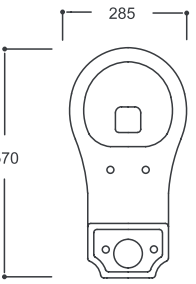

AF00KRK7302
AFACAN KLOZET + REZERVUAR
YAZ MAVİSİ

AF00KRK7302
AFACAN CLOSET + CISTERN (for kids)
L. BLUE