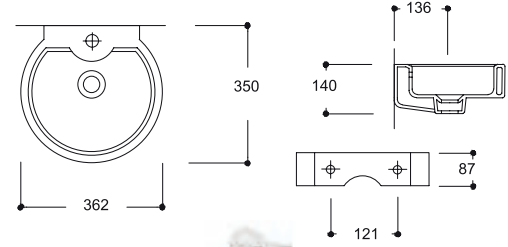

TP04PLV01
PUZZLE LAVABO (35x36)

TP04PLV01
PUZZLE BASIN (35x36)