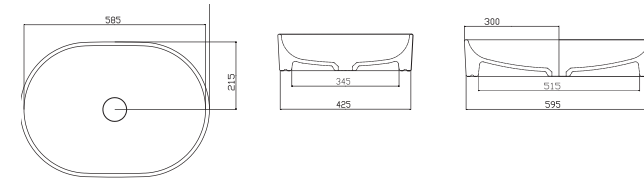

NO02BDE00
NOVA WALL HUNG BIDET

NO19MUL00
NOVA MOBİLYA ÜSTÜ LAVABO (43x60)