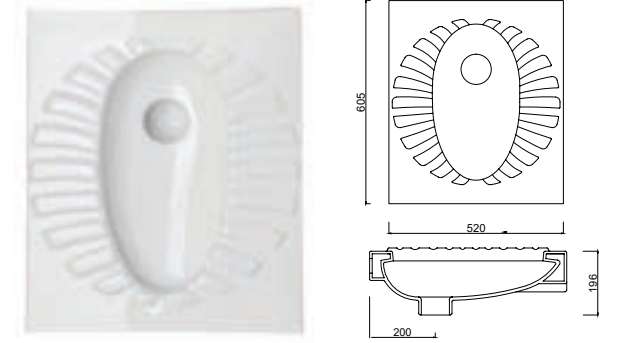

TP11HLT00 | **TP11HLT00**
ÇEVRE YIKAMALI GÜNEŞ TİPİ HELA TAŞI | SQUATTING PAN BOX RIM