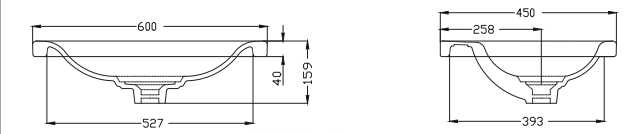

UN51ELV01
UNO ETAJERLİ LAVABO (45x60) | **UN51ELV01**
UNO FURNITURE BASIN (45x60)

UNO