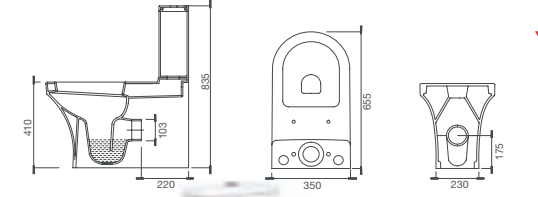

TP09LVB01 COMPACT BANTLI LAVABO (40x46)
K001AYK00 KOLON AYAK
K002AYK00 YARIM AYAK
TP09LVB01 COMPACT WASHBASIN "D-SHAPED" (40x46)
K001AYK00 PEDESTAL
K002AYK00 SEMI PEDESTAL