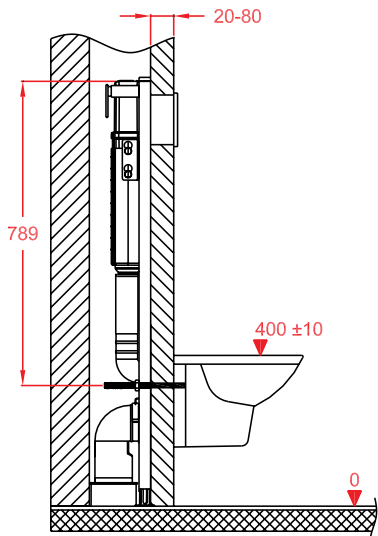

GÜRAL PROMICRO 80 ÇİFT KADEMELİ GÖMME REZERVUAR ALÇIPAN DUVARLAR İÇİN
GÜRAL PROMICRO 80 DUAL FLUSH CONCEALED CISTERN IN WALL SYSTEM FOR PLASTERBOARD

YM00RZV13

1. Tuğla ve alçıpan duvarlar için duvar önü montaj
   - 400 kg yük taşıyabilen metal profil konsol
   - Deşarj seviyesi 1,5-3 lt az boşaltma 2,5-6 lt tam boşaltma
   - İnce duvar uygulamasında ekstra yer kazanılması için ayakları konsol içinden ve dışından uygulama imkanı
   - Birebir sızdırmazlık ve basınç testleri yapılmıştır
   - Ø 90-110 mm redüksiyonlu dirsek ve dirsek kelepçesi üzerinde ekstra taharet kelepçesi
   - Geri emiş yapmayan filtreli, sessiz ve ani kapatmalı flatör (EN 14124'e göre Class II)
   - Kauçuk parçalar hariç 5 yıl garanti
   - Kumanda paneli hariçtir.
2. Supporting frame tested according NF Standards (XP D12-208), tested at 400 kg, cataphoresis application against corrosion, 200 hours of resistance to salt spray, with adjustable feet
   - Dual flush volume adjustable;
     Small quantity: 2,5 - 4 L / Big quantity : 3 - 6 L
   - Kiwa approved 1/4 turn spherical stop valve
   - Kiwa approved flexible hose
   - Styrofoam insulation against condensation
   - Silent hydraulic fill valve - Class II, EN 14124
   - Each cistern is tested individually in the works
   - Pre-assembled discharge elbow Ø 90 mm with reducer Ø 110 or Ø 100 mm
   - Clip-on collar to simplify the attachment of the pipe to the frame
   - Including connecting sleeves for pan inlet and outlet with protective caps, built-in protection box for mortar, fixing materials
   - 5 years guarantee, except rubber parts
   - Without control plate.

MONTAJ ŞEKLİ
INSTALLATION TYPES

GÜRAL PROMICRO 80 ÇİFT KADEMELİ GÖMME REZERVUAR HELA TAŞLARI VE TEK KLOZETLER
GÜRAL PROMICRO 80 DUAL FLUSH CONCEALED CISTERN IN WALL SYSTEM FOR SQUATTING PANS

YM00RZV14