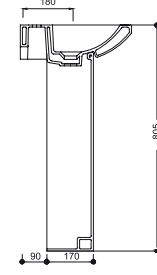

JA20BDE00
JADE WALL HUNG BIDET

JA04LVB01
JADE LAVABO (45x55)

JA04LVB01
JADE WASHBASIN (45x55)

JA02AYK00
YARIM AYAK

JA02AYK00
SEMI PEDESTAL

Nero

TEK BİR KELİME YETERLİ: "COOL" !
A SINGLE WORD IS ENOUGH: "COOL" !