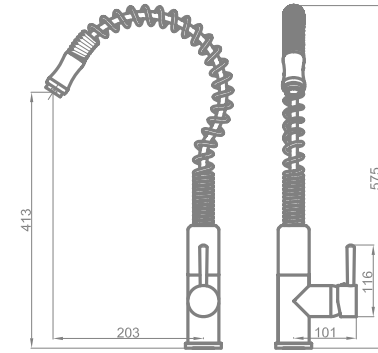

F. 05. 108. 04101

G0510804101
SIRALLI EVYE BATARYASI
SINGLE LEVER PULL-OUT
KITCHEN MIXER