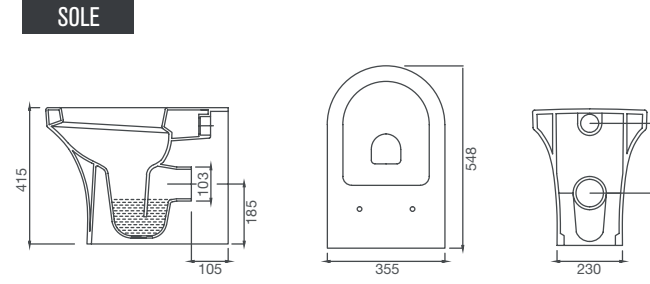

TP04KLZ00
SINGLE PIECE P-TRAP CLOSET

TP03DTK00
DUVARA DAYALI KLOZET

TP04DTK00
SINGLE BACK TO WALL CLOSET

K003DTK00
COMPACT DUVARA DAYALI TEK KLOZET

K004DTK00
COMPACT SINGLE BACK TO WALL CLOSET

S003DTK00
SOLE DUVARA DAYALI TEK KLOZET