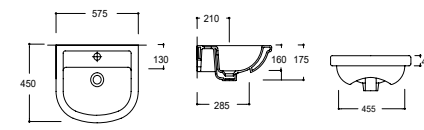

FC06TUL01
YARIM TEZGAH ÜSTÜ LVB. (45x57)

FC06TUL01
SEMI RECESSED BASIN (45x57)