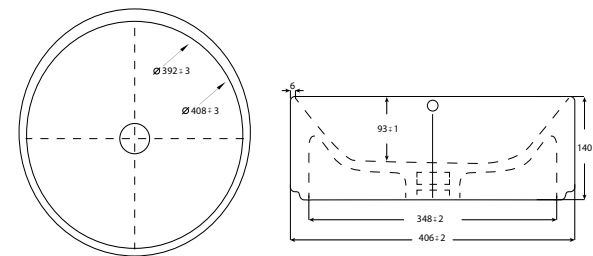

NO50MUL00
NOVA ÇAP 40 cm MOBİLYA ÜSTÜ
LAVABO-BATARYA DELİKSİZ

NO50MUL00
NOVA SEMİ İNLET BASIN (Ø40 cm)