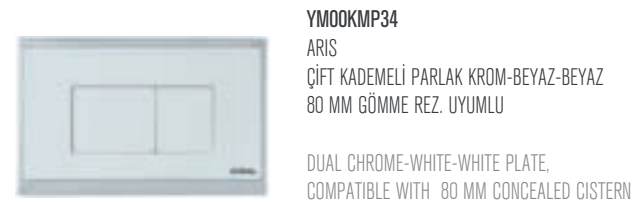

YMOOKMP34
ARIS
ÇİFT KADEMELİ PARLAK KROM-BEYAZ-BEYAZ
80 MM GÖMME REZ. UYUMLU
DUAL CHROME-WHITE-WHITE PLATE,
COMPATIBLE WITH 80 MM CONCEALED CISTERN