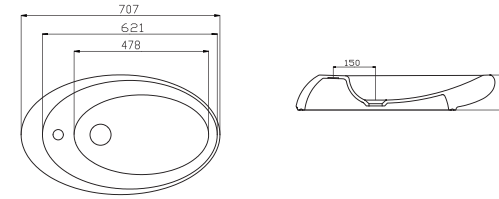

AR25MUL01
ARYA ASİMETRİK MOBİLYA ÜSTÜ LAVABO

AR25MUL01
ARYA ASYMETRIC BOWL