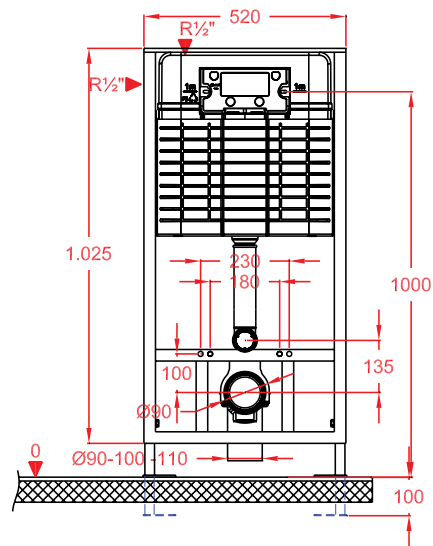

GÜRAL PROMICRO 80 ÇİFT KADEMELİ GÖMME REZERVUAR ALÇIPAN DUVARLAR İÇİN
GÜRAL PROMICRO 80 DUAL FLUSH CONCEALED CISTERN IN WALL SYSTEM FOR PLASTERBOARD

YM00RZV13

1. Tuğla ve alçıpan duvarlar için duvar önü montaj
   - 400 kg yük taşıyabilen metal profil konsol
   - Deşarj seviyesi 1,5-3 lt az boşaltma 2,5-6 lt tam boşaltma
   - İnce duvar uygulamasında ekstra yer kazanılması için ayakları konsol içinden ve dışından uygulama imkanı
   - Birebir sızdırmazlık ve basınç testleri yapılmıştır
   - Ø 90-110 mm redüksiyonlu dirsek ve dirsek kelepçesi üzerinde ekstra taharet kelepçesi
   - Geri emiş yapmayan filtreli, sessiz ve ani kapatmalı flatör (EN 14124'e göre Class II)
   - Kauçuk parçalar hariç 5 yıl garanti
   - Kumanda paneli hariçtir.
2. Supporting frame tested according NF Standards (XP D12-208), tested at 400 kg, cataphoresis application against corrosion, 200 hours of resistance to salt spray, with adjustable feet
   - Dual flush volume adjustable;
     Small quantity: 2,5 - 4 L / Big quantity : 3 - 6 L
   - Kiwa approved 1/4 turn spherical stop valve
   - Kiwa approved flexible hose
   - Styrofoam insulation against condensation
   - Silent hydraulic fill valve - Class II, EN 14124
   - Each cistern is tested individually in the works
   - Pre-assembled discharge elbow Ø 90 mm with reducer Ø 110 or Ø 100 mm
   - Clip-on collar to simplify the attachment of the pipe to the frame
   - Including connecting sleeves for pan inlet and outlet with protective caps, built-in protection box for mortar, fixing materials
   - 5 years guarantee, except rubber parts
   - Without control plate.

MONTAJ ŞEKLİ
INSTALLATION TYPES

GÜRAL PROMICRO 80 ÇİFT KADEMELİ GÖMME REZERVUAR HELA TAŞLARI VE TEK KLOZETLER
GÜRAL PROMICRO 80 DUAL FLUSH CONCEALED CISTERN IN WALL SYSTEM FOR SQUATTING PANS

YM00RZV14