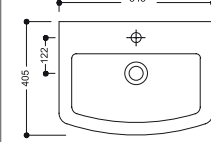

NE12LVB01
NERO LAVABO (40x55)
NE01AYK00
KOLON AYAK
NE02AYK00
YARIM AYAK

NE12LVB01
NERO WASHBASIN (40x55)
NE01AYK00
PEDESTAL
NE02AYK00
SEMI PEDESTAL