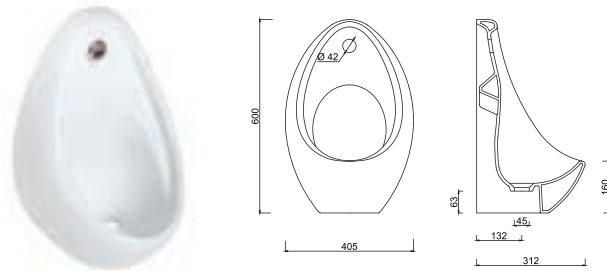

TP05PSR00 | **TP05PSR00**
ANKASTRE FOTOSELLİ PİSUVAR | BUILT - IN SIPHONIC URINAL