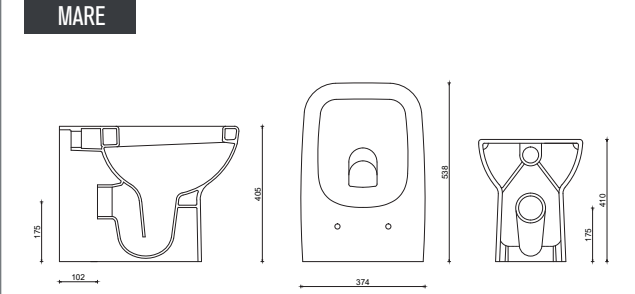

M003DTK00
MARE DUVARA DAYALI TEK KLOZET

M004DTK00
MARE SINGLE BACK TO WALL CLOSET