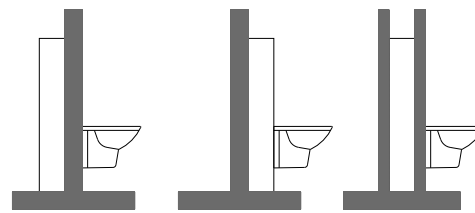

**MONTAJ ŞEKLİ
INSTALLATION TYPES**

YMOORZV16

- Otel ve hastanelerde tek giderli sırt sırta uygulama
- 400 kg yük taşıyabilen metal profil konsol
- Deşarj seviyesi 1,5-3 lt az boşaltma 2,5-6 lt tam boşaltma
- İnce duvar uygulamasında ekstra yer kazanılması için ayakları konsol içinden ve dışından uygulama imkanı
- Birebir sızdırmazlık ve basınç testleri yapılmıştır
- Ø 90-110 mm redüksiyonlu dirsek ve dirsek kelepçesi üzerinde ekstra taharet kelepçesi
- Geri emiş yapmayan filtreli, sessiz ve ani kapatmalı flatör (EN 14124'e göre Class II)
- Kauçuk parçalar hariç 5 yıl garanti
- Kumanda paneli hariçtir.

- Pre-installed self-standing dual flush concealed cistern, 80 mm thickness.
- Supporting frame tested according NF Standards (XP D12-208), tested at 400 kg, cataphoresis application against corrosion, 200 hours of resistance to salt spray, with adjustable feet
- Dual flush volume adjustable; Small quantity: 2,5 - 4 L Big quantity : 3 - 6 L
- Kiwa approved 1/4 turn spherical stop valve
- Kiwa approved flexible hose
- Styrofoam insulation against condensation
- Silent hydraulic fill valve - Class II, EN 14124
- Each cistern is tested individually in the works
- Pre-assembled discharge elbow Ø 90 mm with reducer Ø 110 or Ø 100 mm
- Clip-on collar to simplify the attachment of the pipe to the frame
- Including connecting sleeves for pan inlet and outlet with protective caps, built-in protection box for mortar, fixing materials
- 5 years guarantee, except rubber parts
- Without control plate.