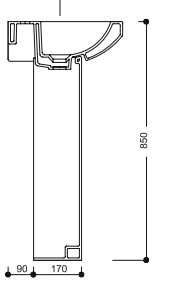

NE12LVB01
NERO LAVABO (40x55)
NE01AYK00
KOLON AYAK
NE02AYK00
YARIM AYAK

NE12LVB01
NERO WASHBASIN (40x55)
NE01AYK00
PEDESTAL
NE02AYK00
SEMI PEDESTAL