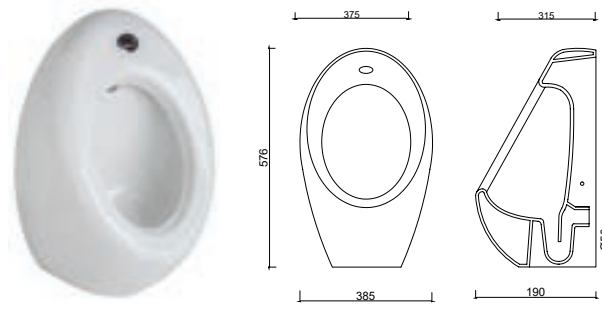

S004DTK00
SOLE SINGLE BACK TO WALL CLOSET

M003DTK00
MARE DUVARA DAYALI TEK KLOZET

M004DTK00
MARE SINGLE BACK TO WALL CLOSET

NERO

N003DTK00
NERO DUVARA DAYALI TEK KLOZET

N004DTK00
NERO SINGLE BACK TO WALL CLOSET