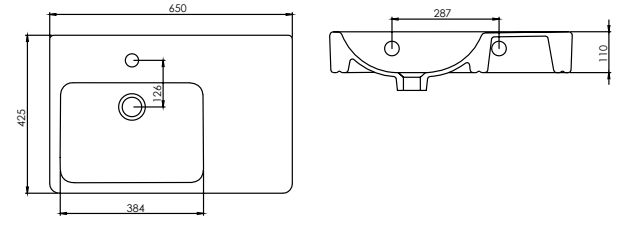

TP07MUL01
OVAL MOBİLYA ÜSTÜ LAVABO
(39.5x61.5)

TP07MUL01
BOWL (39.5x61.5)

FC14MUL01
ASİMETRİK MOBİLYA ÜSTÜ LAVABO-
SOLDAN HAZNELİ (42,5x65)

FC14MUL01
ASYMETRIC BOWL (42,5x65)