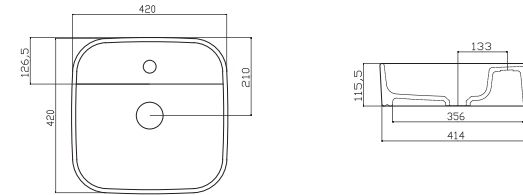

NO27MUL00
NOVA ÇAP 45 cm MOBİLYA ÜSTÜ
LAVABO-BATARYA DELİKSİZ

NO27MUL00
NOVA BOWL (Ø45 cm)

NO28MUL00
NOVA 42x42 cm KARE MOBİLYA ÜSTÜ
LAVABO-BATARYA DELİKSİZ

NO28MUL00
NOVA BOWL (42x42)