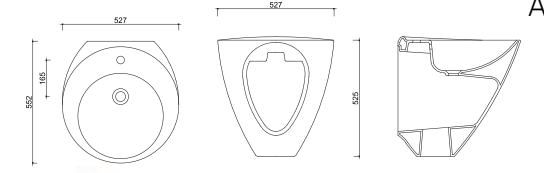

NO50MUL00
NOVA SEMİ İNLET BASIN (Ø40 cm)

Arya

KUSURSUZ BEYAZLIĞI İLE HER BANYOYU AYDINLATIR...
EVERY BATHROOM ENLIGHTENS WITH ITS PERFECT WHITENESS...

AR10MNLO1
ARYA MONOBLOK LAVABO (55X53)

AR10MNLO1
ARYA MONOBLOCK WASHBASIN (55X53)