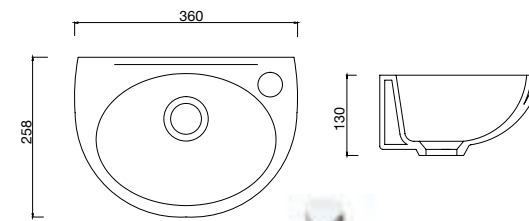

TP17LVB02
LAVABO (26x36)

TP17LVB02
WASHBASIN (26x36)