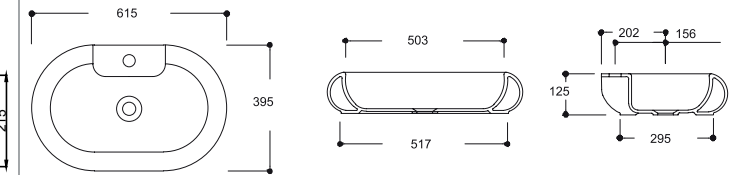

TP03MUL01
BOWL (Ø 42)

NO30MUL00
NOVA ÇANAK LAVABO (40.6X32.2)

NO30MUL00
NOVA BOWL (40.6X32.2)

TP20MUL00
BADEM MOBİLYA ÜSTÜ LVB. (37x59)

TP20MUL00
BOWL (37X59)

TP19MUL01
MOB. ÜSTÜ GONDOL LVB. (40x60)

TP19MUL01
BOWL (40x60)