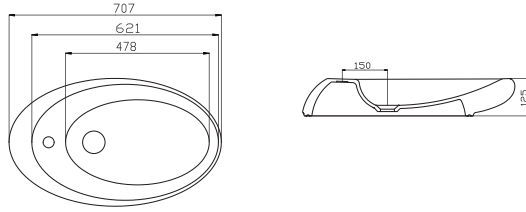

NO30MUL00
NOVA ÇANAK LAVABO (40.6X32.2)

NO30MUL00
NOVA BOWL (40.6X32.2)