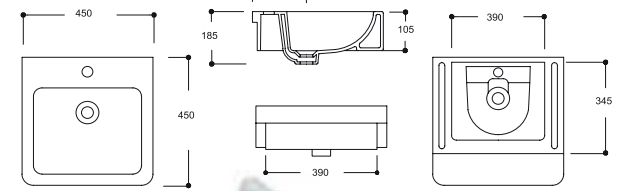

FC16TUL01
YARIM TEZGAH ÜSTÜ LVB. (45x45)

FC16TUL01
SEMI RECESSED BASIN (45x45)