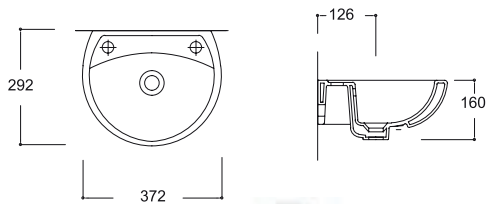

TEK PARÇA LAVABOLAR / SINGLE PIECE WASHBASINS

TP01LVB02
LAVABO (28x35)

TP01LVB02
WASHBASIN (28x35)