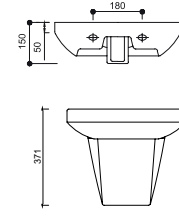

JA20BDE00
JADE WALL HUNG BIDET

JA04LVB01
JADE LAVABO (45x55)

JA04LVB01
JADE WASHBASIN (45x55)

JA02AYK00
YARIM AYAK

JA02AYK00
SEMI PEDESTAL

Nero

TEK BİR KELİME YETERLİ: "COOL" !
A SINGLE WORD IS ENOUGH: "COOL" !