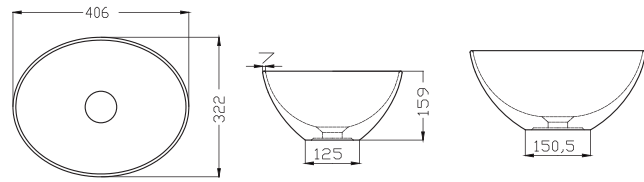

NO19MUL01
NOVA BOWL (43x60)

NOVA

NO30MUL00
NOVA ÇANAK LAVABO (40.6X32.2)

NO30MUL00
NOVA BOWL (40.6X32.2)

NO27MUL01
NOVA ÇAP 45 cm MOBİLYA ÜSTÜ
LAVABO-BATARYA DELİKLİ

NO27MUL01
NOVA BOWL (Ø45 cm)

NO27MUL00
NOVA ÇAP 45 cm MOBİLYA ÜSTÜ
LAVABO-BATARYA DELİKSİZ