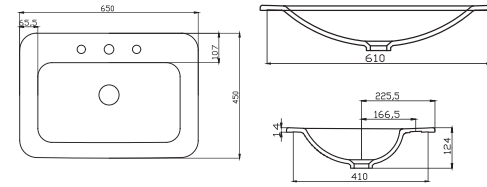

M050TUL01
TEZGAH ÜSTÜ LAVABO (37x50)

M050TUL01
SEMI INLET BASIN (37x50)