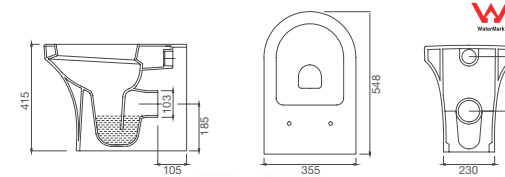

SO27DAK00
SOLE DUVARA ASMA KLOZET

SO28DAK00
SOLE WALL HUNG CLOSET