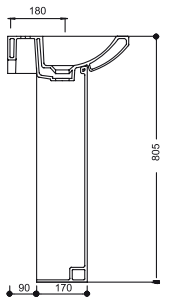

Nero

TEK BİR KELİME YETERLİ: "COOL" !
A SINGLE WORD IS ENOUGH: "COOL" !

NE14LVB01
NERO LAVABO (34x46)
NE01AYK00
KOLON AYAK
NE02AYK00
YARIM AYAK

NE14LVB01
NERO WASHBASIN (34x46)
NE01AYK00
PEDESTAL
NE02AYK00
SEMI PEDESTAL

NE12LVB01
NERO LAVABO (40x55)
NE01AYK00
KOLON AYAK
NE02AYK00
YARIM AYAK

NE12LVB01
NERO WASHBASIN (40x55)
NE01AYK00
PEDESTAL
NE02AYK00
SEMI PEDESTAL