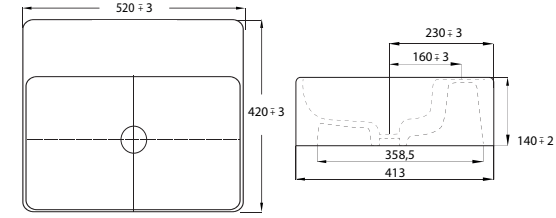

NO46MUL01
NOVA BOWL (38x38 cm)

NO48MUL00
NOVA 42x52 cm MOBİLYA ÜSTÜ
LAVABO-BATARYA DELİKSİZ

NO48MUL00
NOVA BOWL (42x52 cm)

NO48MUL01
NOVA 42x52 cm MOBİLYA ÜSTÜ
LAVABO-BATARYA DELİKLİ

NO48MUL01
NOVA BOWL (42x52 cm)