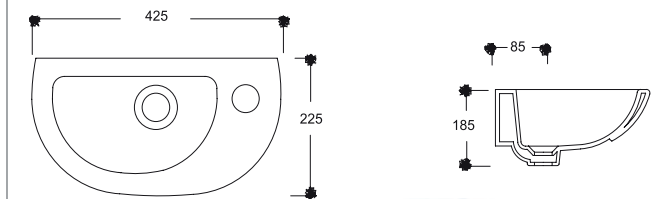

TP13LVB02
LAVABO (22x42)

TP13LVB02
WASHBASIN (22x42)