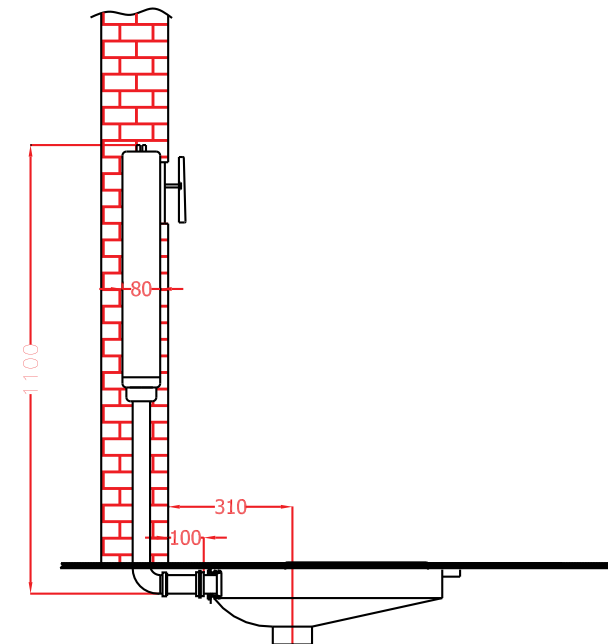

- In wall system for squatting pans concealed cistern, 80 mm thickness.
- Dual flush volume adjustable;
Small quantity: 2,5 - 4 L
Big quantity : 3 - 6 L
- Kiwa approved turn spherical stop valve
- Kiwa approved flexible hose
- Styrofoam insulation against condensation
- Silent hydraulic fill valve - Class II, EN 14124
- Each cistern is tested individually in the works
- 5 years guarantee, except rubber parts
- * Without control plate.