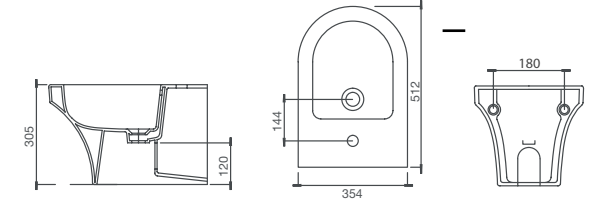

SO05KLZ00
SOLE DUVARA DAYALI KLOZET
SO06RZV
REZERVUAR
SO00KRK48
KLOZET + REZERVUAR

SO06KLZ00
SOLE UNIVERSAL BACK TO WALL CLOSET
SO06RZV
CISTERN