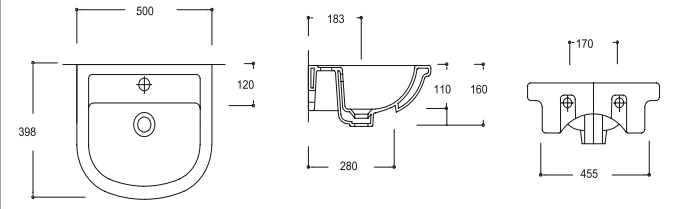

TP15TUL01
YARIM TEZGAH ÜSTÜ LVB. (40x50)

TP15TUL01
SEMI RECESSED BASIN (40x50)