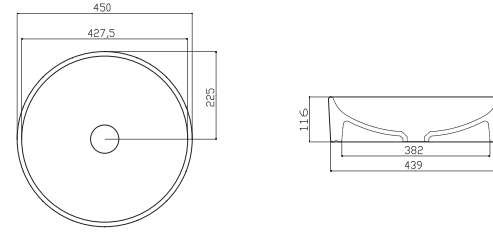

NO19MUL01
NOVA BOWL (43x60)

NOVA

NO30MUL00
NOVA ÇANAK LAVABO (40.6X32.2)

NO30MUL00
NOVA BOWL (40.6X32.2)

NO27MUL01
NOVA ÇAP 45 cm MOBİLYA ÜSTÜ
LAVABO-BATARYA DELİKLİ

NO27MUL01
NOVA BOWL (Ø45 cm)

NO27MUL00
NOVA ÇAP 45 cm MOBİLYA ÜSTÜ
LAVABO-BATARYA DELİKSİZ