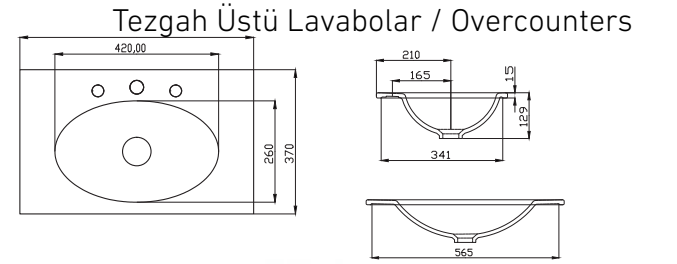

Tezgah Üstü Lavabolar

Overcounters

FC20TUL01
45 cm TEZGAHÜSTÜ LAVABO

FC20TUL01
45 cm DROP-IN BASIN

TP02TUL01
TEZGAH ÜSTÜ LAVABO (44x58)

TP02TUL01
OVERCOUNTER BASIN (44x58)