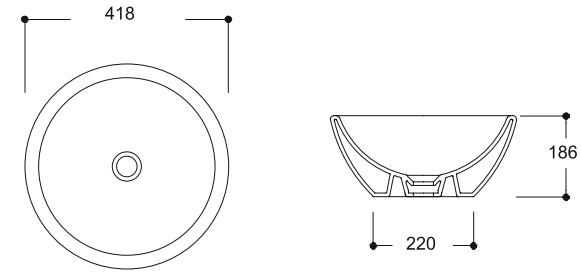

TP03MUL00
MOBİLYA ÜSTÜ LAVABO (Ø 42)

TP03MUL00
BOWL (Ø 42)