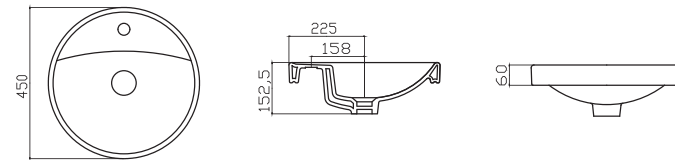

M051TUL01
SEMI INLET BASIN (37x60)

N021TUL01
NOVA TEZGAH ÜSTÜ
GEÇMELİ LAVABO (37x50)

M050TUL01
NOVA SEMI INLET BASIN
(37x50)

FC17TUL01
KARE GEÇMELİ LAVABO (41x52)

FC17TUL01
SEMI INLET BASIN (41x52)

FC20TUL01
45 cm TEZGAHÜSTÜ LAVABO