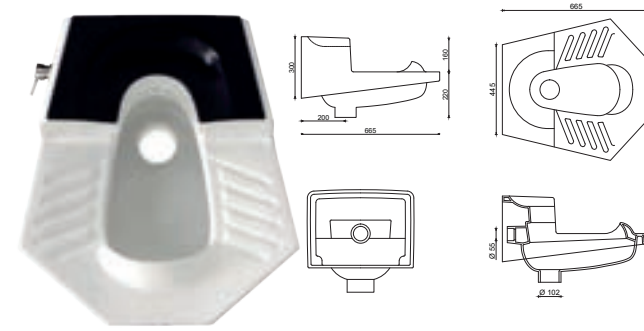

C000HLT01 | **C000HLT01**
CAVALLETTA | CAVALLETTA NEW GENERATION
YENİ NESİL HELA TAŞI | SQUATTING PAN