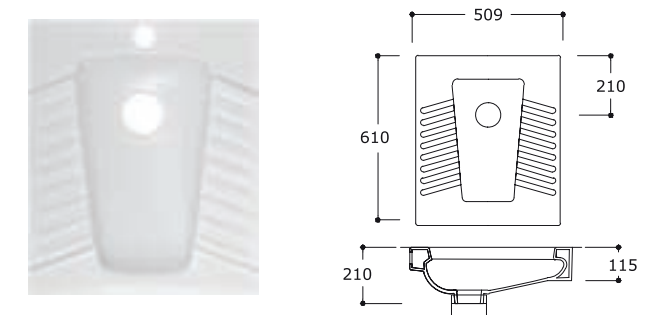

TP01HLT00 | **TP01HLT00**
ÇEVRE YIKAMALI HELA TAŞI | SQUATTING PAN BOX RIM