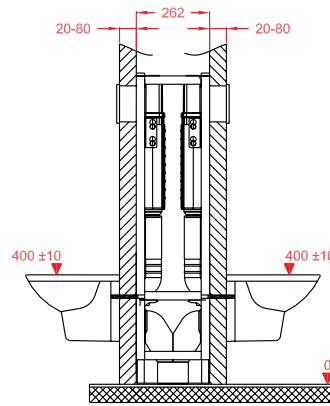

**MONTAJ ŞEKLİ
INSTALLATION TYPES**