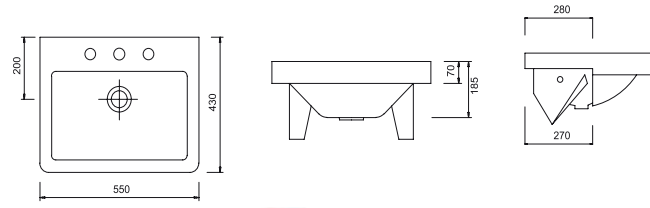

FC19TUL02
YARIM TEZGAH ÜSTÜ LVB. (30x54)

FC19TUL01
SEMI RECESSED BASIN (30x54)

TP15TUL01
YARIM TEZGAH ÜSTÜ LVB. (40x50)

TP15TUL01
SEMI RECESSED BASIN (40x50)

FC18TUL01
YARIM TEZGAHÜSTÜ LAVABO (43x51,5)

FC18TUL01
43X51,5 CM SQUARE SEMI RECESSED BASIN