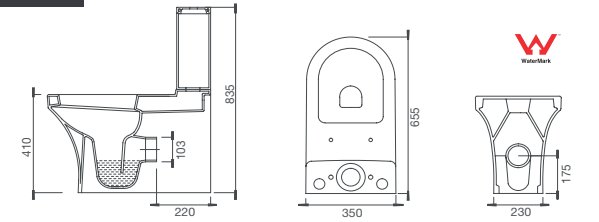

Duvara Dayalı Klozetler / Back to Wall Closets

SOLE