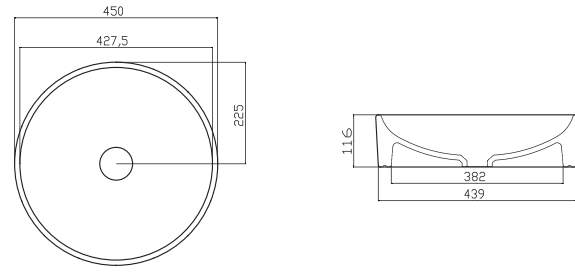

Mobilya Üstü Lavabolar / Top Counter Bowls

NO27MUL00
NOVA ÇAP 45 cm MOBİLYA ÜSTÜ
LAVABO-BATARYA DELİKSİZ

NO27MUL00
NOVA BOWL (Ø45 cm)