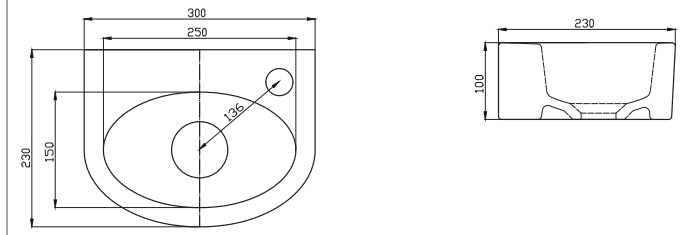

TP05TAL00
TEZGAH ALTI LAVABO (43x55)

TP05TAL00
UNDERCOUNTER BASIN (43x55)

Puzzle Lavabolar

Puzzle Basins

FC09PLV01
PUZZLE LAVABO (30X30)

FC09PLV01
PUZZLE BASIN (30x30)

Puzzle Lavabolar / Puzzle Basins

FC10PLV01
PUZZLE LAVABO (23X30)