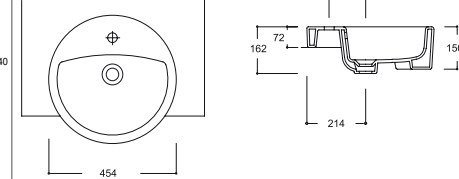

TP07TUL01
YARIM TEZGAH ÜSTÜ LVB. (46x47)

TP07TUL01
SEMI RECESSED BASIN (46x47)