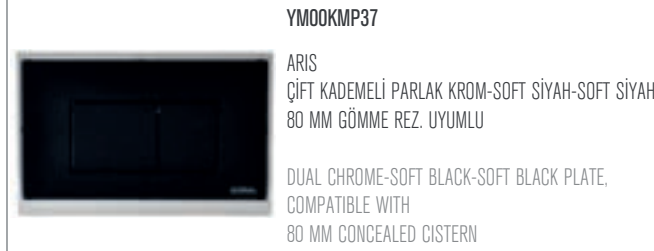

YMOOKMP36
ARIS
ÇİFT KADEMELİ SOFT SİYAH-MAT KROM-MAT KROM
80 MM GÖMME REZ. UYUMLU
DUAL SOFT BLACK-MAT CHROME-MAT CHROME PLATE,
COMPATIBLE WITH
80 MM CONCEALED CISTERN