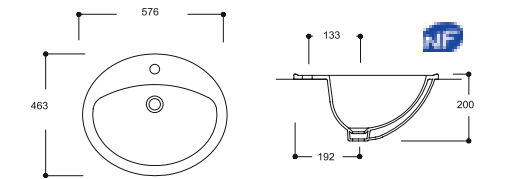

FC17TUL01
KARE GEÇMELİ LAVABO (41x52)

FC17TUL01
SEMI INLET BASIN (41x52)

TP02TUL01
TEZGAH ÜSTÜ LAVABO (44x58)

TP02TUL01
OVERCOUNTER BASIN (44x58)