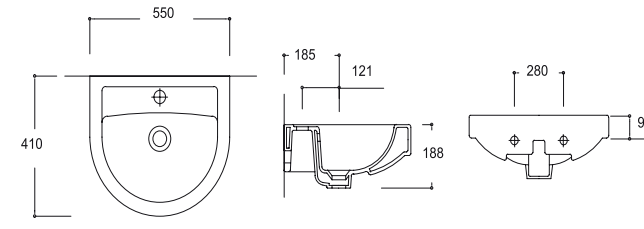

TP09LVB01
COMPACT WASHBASIN "D-SHAPED" (40x46)

TP07PLV01
KÖŞE PUZZLE LAVABO (40x42)

TP07PLV01
CORNER BASIN (40x42)

TP08PLV01
PUZZLE LAVABO (31x42)

TP08PLV01
PUZZLE BASIN (31x42)

TP10LVB01
COMPACT BANTLI LAVABO (40x55)