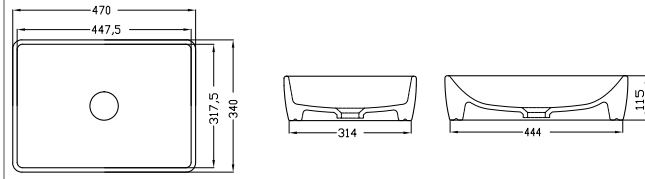

EV32MUL00
EVO MOBİLYA ÜSTÜ LAVABO (34X47)

EV32MUL00
EVO BOWL (34X47)