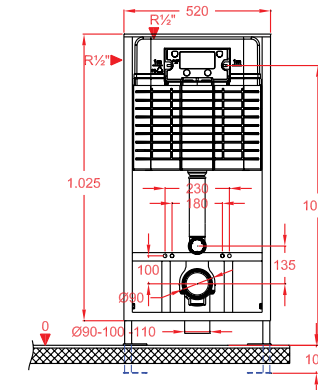

**MONTAJ ŞEKLİ
INSTALLATION TYPES**