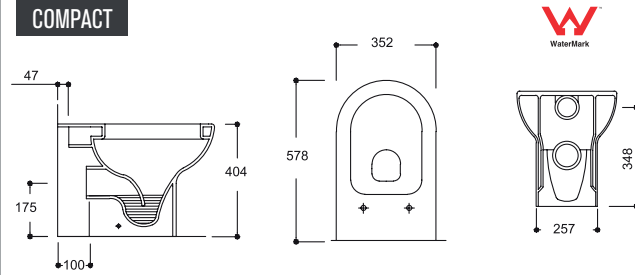

K003DTK00
COMPACT DUVARA DAYALI TEK KLOZET

K004DTK00
COMPACT SINGLE BACK TO WALL CLOSET