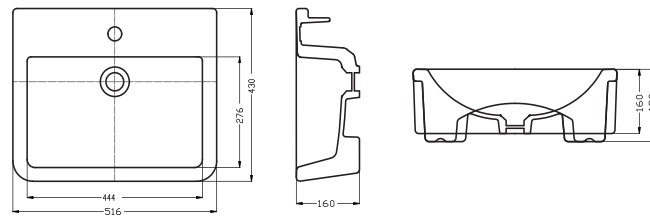

FC18TUL01
YARIM TEZGAHÜSTÜ LAVABO (43x51,5)

FC18TUL01
43X51,5 CM SQUARE SEMI RECESSED BASIN