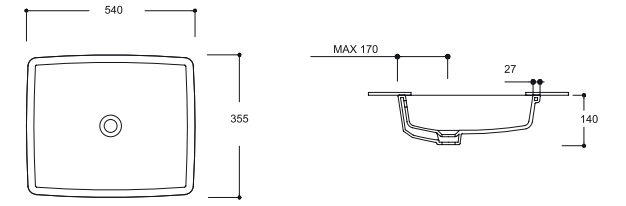

FC20TUL01
45 cm DROP-IN BASIN

TP02TUL01
TEZGAH ÜSTÜ LAVABO (44x58)

TP02TUL01
OVERCOUNTER BASIN (44x58)

Tezgah Altı Lavabolar

Undercounters

TP04TAL00
TEZGAH ALTI LAVABO (44x54)

TP04TAL00
UNDERCOUNTER BASIN (44x54)