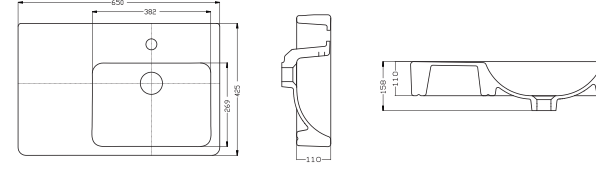

TP07MUL01
OVAL MOBİLYA ÜSTÜ LAVABO
(39.5x61.5)

TP07MUL01
BOWL (39.5x61.5)

AR25MUL01
ARYA ASİMETRİK MOBİLYA ÜSTÜ
LAVABO

AR25MUL01
ARYA ASYMETRIC BOWL

AR24MUL01
ARYA MOBİLYA ÜSTÜ LAVABO (Ø 45)

AR24MUL01
ARYA BOWL (Ø 45)