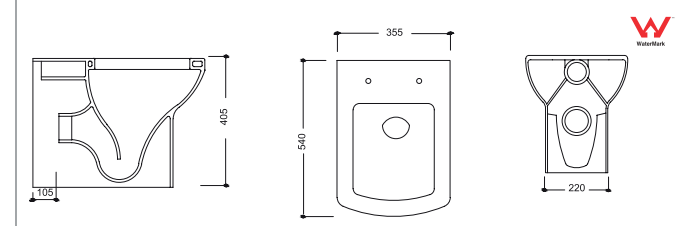

NE01BDE00
NERO BIDE

NE01BDE00
NERO BIDET

NE03DTK00
NERO DUVARA DAYALI TEK KLOZET

NE04DTK00
NERO SINGLE BACK TO WALL CLOSET