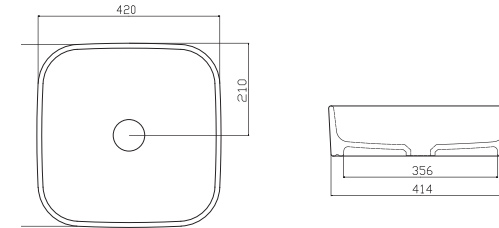

NO28MUL00
NOVA 42x42 cm KARE MOBİLYA ÜSTÜ
LAVABO-BATARYA DELİKSİZ

NO28MUL00
NOVA BOWL (42x42)