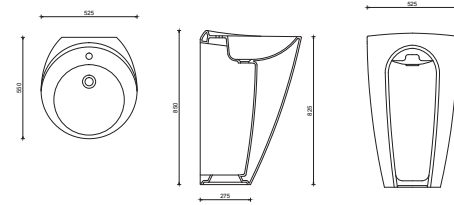

NO46MUL01
NOVA BOWL (38x38 cm)

NO48MUL00
NOVA 42x52 cm MOBİLYA ÜSTÜ
LAVABO-BATARYA DELİKSİZ

NO48MUL00
NOVA BOWL (42x52 cm)

NO48MUL01
NOVA 42x52 cm MOBİLYA ÜSTÜ
LAVABO-BATARYA DELİKLİ

NO48MUL01
NOVA BOWL (42x52 cm)

NO47MUL00
NOVA 42x42 cm KARE
MOBİLYA ÜSTÜ LAVABO

NO47MUL00
NOVA BOWL (42x42 cm)

NO47MUL01
NOVA 42x42 cm KARE MOBİLYA ÜSTÜ
LAVABO BATARYA DELİKLİ (42X42)

NO47MUL01
NOVA BOWL (42x42 cm)

NO50MUL00
NOVA ÇAP 40 cm MOBİLYA ÜSTÜ
LAVABO-BATARYA DELİKSİZ

NO50MUL00
NOVA SEMİ İNLET BASIN (Ø40 cm)

Arya

KUSURSUZ BEYAZLIĞI İLE HER BANYOYU AYDINLATIR...
EVERY BATHROOM ENLIGHTENS WITH ITS PERFECT WHITENESS...

AR10MNLO1
ARYA MONOBLOK LAVABO (55X53)

AR10MNLO1
ARYA MONOBLOCK WASHBASIN (55X53)