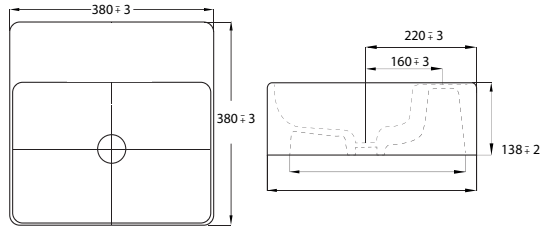

NO30MUL00
NOVA ÇANAK LAVABO (40.6X32.2)

NO30MUL00
NOVA BOWL (40.6X32.2)