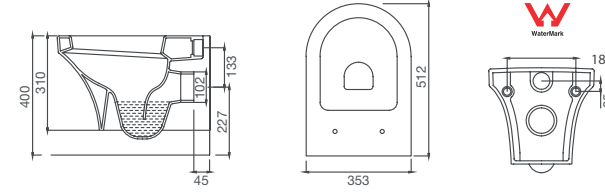

SO12LVB01
SOLE LAVABO (42x60)
SO01AYK00
KOLON AYAK
SO02AYK00
YARIM AYAK

SO12LVB01
SOLE WASHBASIN (42x60)
SO01AYK00
PEDESTAL
SO02AYK00
SEMI PEDESTAL