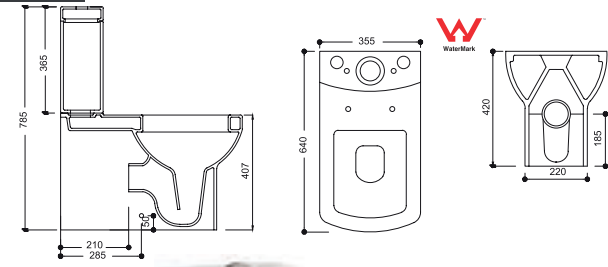

Duvara Dayalı Klozetler / Back to Wall Closets

NERO